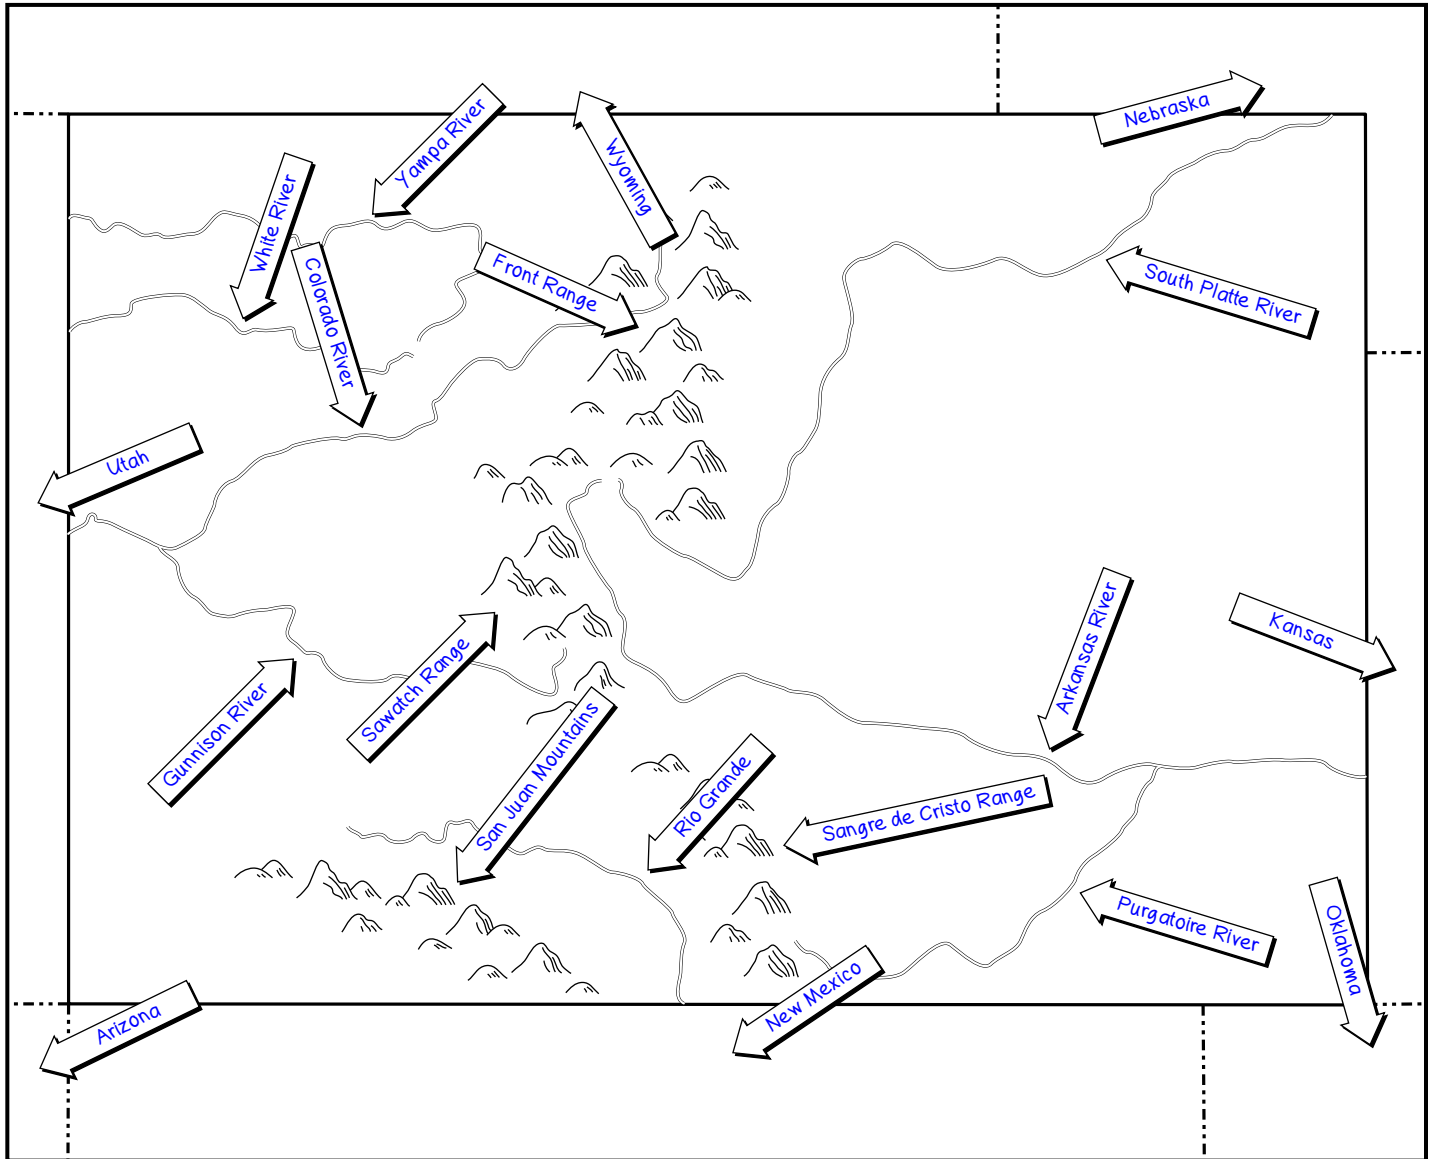

Geography of Colorado

A Label-Me Map

Name: _____ Date: _____

Fill in the arrows with the names of the places they point to.

Sawatch Range South Platte River Purgatoire River San Juan Mountains Sangre de Cristo Range
New Mexico Colorado River Wyoming Arkansas River Yampa River Gunnison River Front Range
Nebraska Arizona Rio Grande Utah White River Oklahoma Kansas

Geography of Colorado

A Label-Me Map

ANSWER KEY

Fill in the arrows with the names of the places they point to.

Sawatch Range South Platte River Purgatoire River San Juan Mountains Sangre de Cristo Range
New Mexico Colorado River Wyoming Arkansas River Yampa River Gunnison River Front Range
Nebraska Arizona Rio Grande Utah White River Oklahoma Kansas