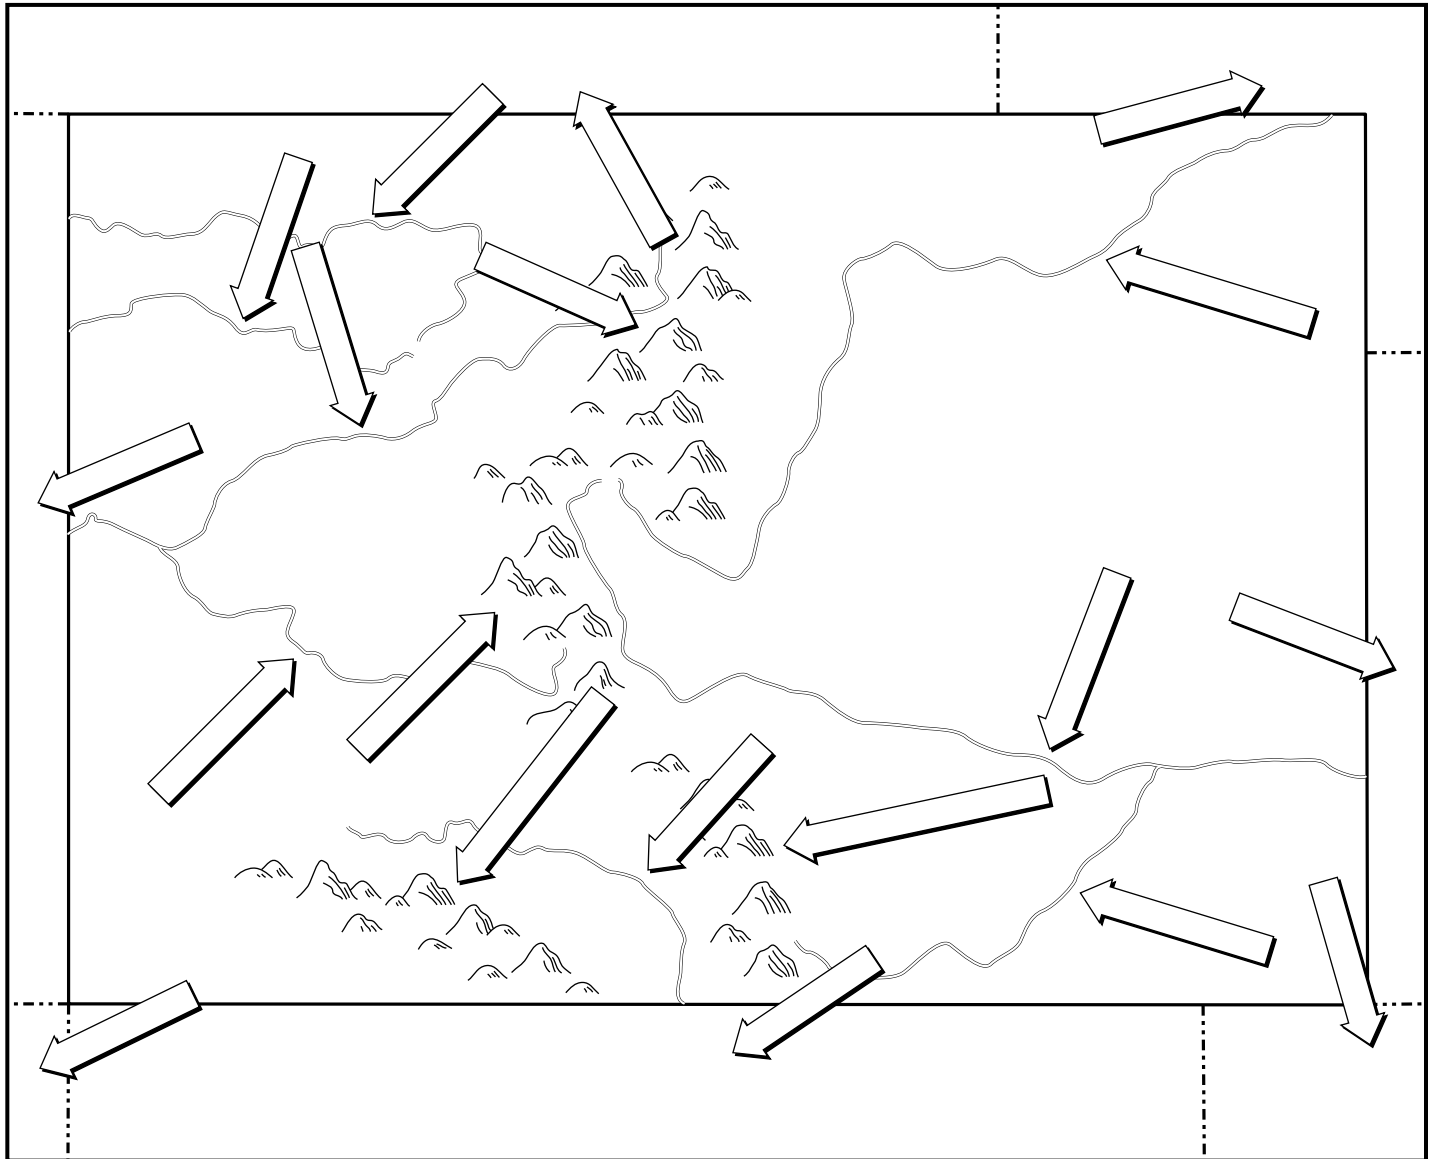

Geography of Colorado

A Label-Me Map

Name: _____ Date: _____

Fill in the arrows with the names of the places they point to.

Sawatch Range South Platte River Purgatoire River San Juan Mountains Sangre de Cristo Range
New Mexico Colorado River Wyoming Arkansas River Yampa River Gunnison River Front Range
Nebraska Arizona Rio Grande Utah White River Oklahoma Kansas

Geography of Colorado

A Label-Me Map

ANSWER KEY

Fill in the arrows with the names of the places they point to.

Sawatch Range South Platte River Purgatoire River San Juan Mountains Sangre de Cristo Range
New Mexico Colorado River Wyoming Arkansas River Yampa River Gunnison River Front Range
Nebraska Arizona Rio Grande Utah White River Oklahoma Kansas